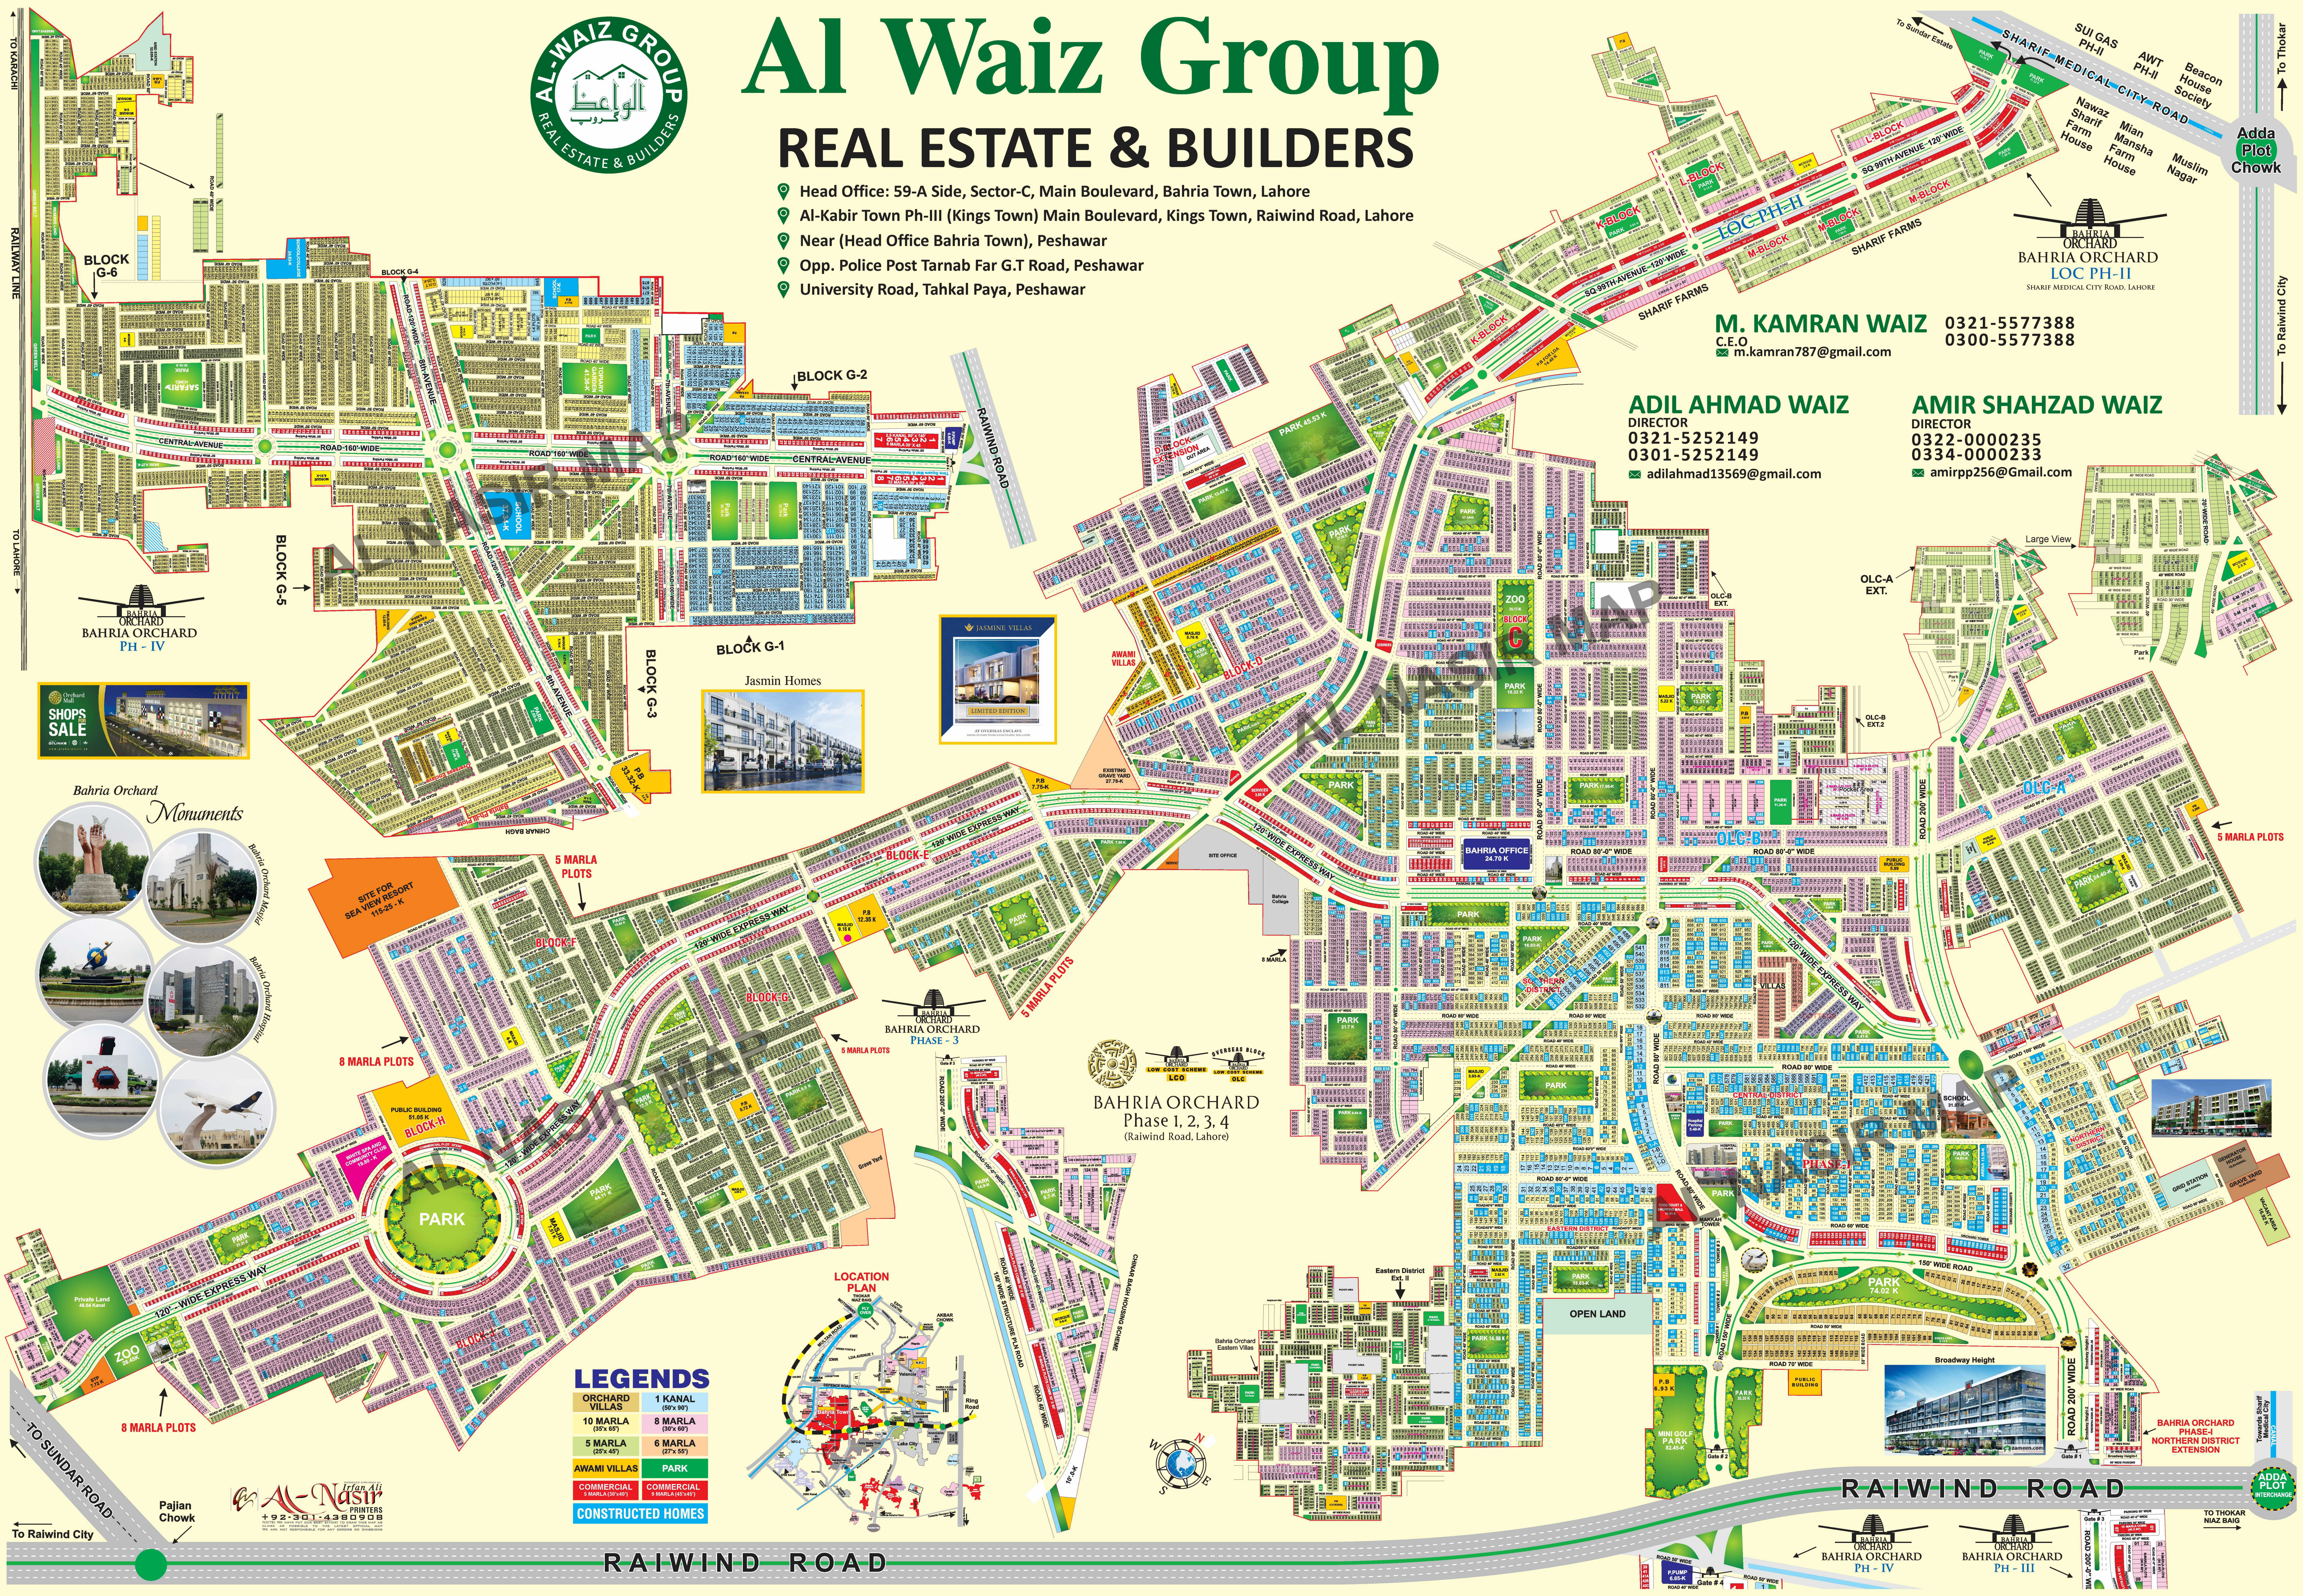

Al Waiz Group REAL ESTATE & BUILDERS

- Head Office: 59-A Side, Sector-C, Main Boulevard, Bahria Town, Lahore
- Al-Kabir Town Ph-III (Kings Town) Main Boulevard, Kings Town, Raiwind Road, Lahore
- Near (Head Office Bahria Town), Peshawar
- Opp. Police Post Tarnab Far G.T Road, Peshawar
- University Road, Tahkal Paya, Peshawar

LEGENDS

ORCHARD VILLAS	1 KANAL (99' x 99')
10 MARLA (39' x 99')	8 MARLA (39' x 99')
5 MARLA (24' x 99')	6 MARLA (24' x 99')
AWAMI VILLAS	PARK
COMMERCIAL (1 MARLA (17' x 99'))	COMMERCIAL (9 MARLA (17' x 99'))
CONSTRUCTED HOMES	